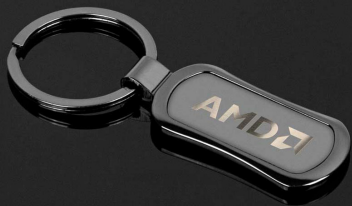

# LEVEL UP STYLE MEETS FUNCTION

Ditch the bulky keychain clutter!  
Upgrade your carry with our sleek  
and modern gunmetal keychains  
and a multi-tool card with a  
money clip.

**Check it out!**

**Gunmetal Elliptical  
Key Chain A7014**

**Gunmetal Tresana  
Key Chain A7011**

**Gunmetal Braided  
Key Chain A7012**

**The Gunmetal Hanford  
Key Chain A7013**

**The Gunmetal Messina  
Key Chain A7019**

**The Gunmetal Anello  
Key Chain A7010**