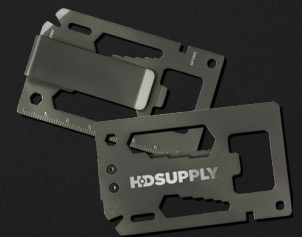

# LEVEL UP STYLE MEETS FUNCTION

Ditch the bulky keychain clutter!  
Upgrade your carry with our sleek  
and modern gunmetal keychains  
and a multi-tool card with a  
money clip.

**Check it out!**

**Gunmetal Elliptical  
Key Chain A7014**

**Gunmetal Tresana  
Key Chain A7011**

**Gunmetal Braided  
Key Chain A7012**

**The Gunmetal Hanford  
Key Chain A7013**

**The Gunmetal Messina  
Key Chain A7019**

**The Gunmetal Anello  
Key Chain A7010**

**Gunmetal Corsa  
Key Chain A7015**

**Gunmetal Casa  
Key Chain A7016**

**The Gunmetal Westfield  
Key Chain A7017**

**Gunmetal Apri Bottle  
Opener Key Chain A7018**

**Bamboo Key Chain  
Bottle Opener A4091**

**Waikiki Bamboo  
Key Chain A4092**

**The Allegheny Multi-Tool  
Card with Money Clip T106**

**In stock, order now!**