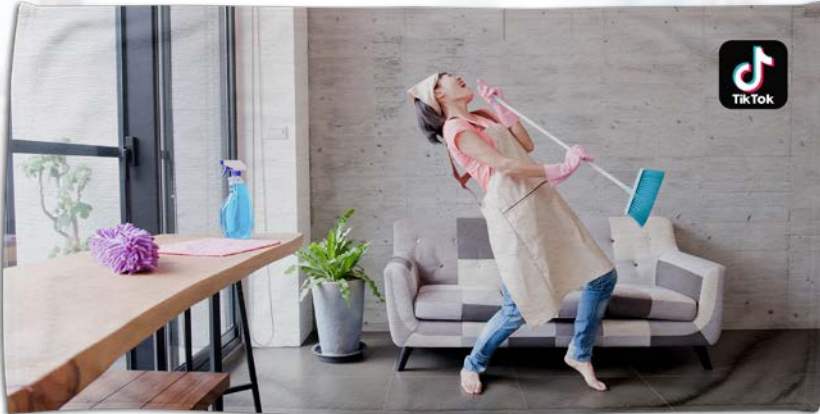

# Silk Touch Bath Towel

Item H807

Our silk-touch bath towels are made of quality materials. The soft facing is luxurious and absorbent, while the backing provides a comfy and secure grip. Our dye sublimation allows you to design what you wish. Made from 100% polyester velour facing with a 100% cotton loop backing and 360 gsm. Size: 60" x 30".

# Silk Touch Rally Towel

Item H765

These 25" x 16" silk-touch rally towels are just the thing to cheer on your favorite team! The luxurious soft facing is absorbent, with a backing that provides a comfy and secure grip. Create any design to show off your brand with dye sublimation. Made from 100% polyester velour facing with a 100% cotton loop backing and 360 gsm.